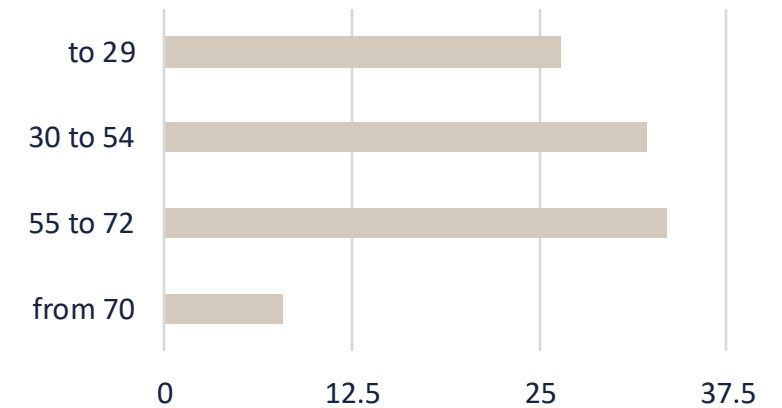

Age

Source: Market Research AWA 2020